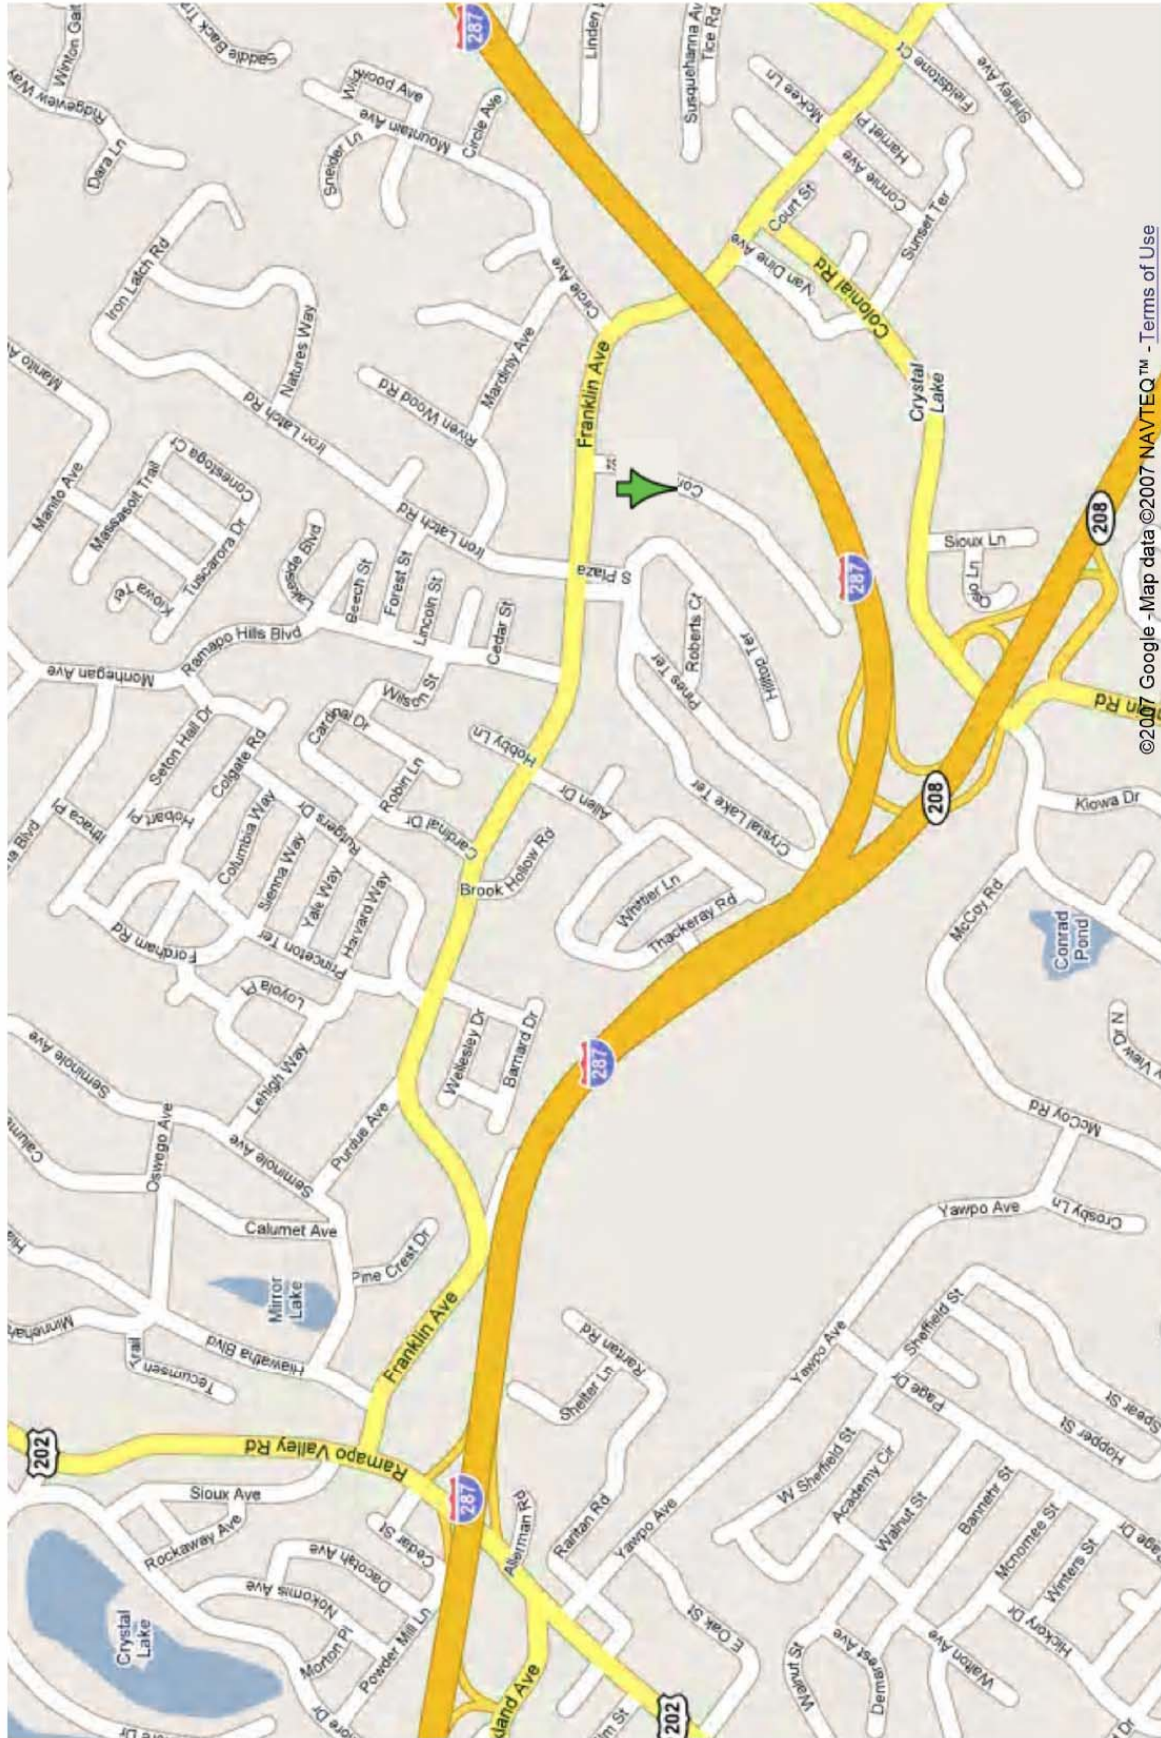

- Heading North, take Exit 11 from the NJ Turnpike or Exit 127 from the Parkway for I-287 North.
- Follow I-287 North to Exit 58 for US-202
- At end of exit ramp, turn left
- Bear left at next stop light for US-202 North
- After crossing under I-287, turn right at 1<sup>st</sup> stop light (Franklin Ave.)
- Follow Franklin Ave. approximately 2 miles
- Turn right on Commerce St.
- Meto Corporation will be approximately ¼ mile on the right hand side

From Points West (Western NJ and Pennsylvania)

- Take I-80 or I-78 Eastbound to I-287 North (Exit 43 from I-80, Exit 29 from I-78)
- Follow directions above from Points South

From Points East (NY via George Washington Bridge)

- Take GW Bridge into NJ and follow signs for Rte 4 West
- Follow Route 4 West to Paramus and exit on to Route 208 North
- Follow Route 208 North to Franklin Lakes / Colonial Road exit
- At bottom of ramp, turn right and follow to end (intersection with Franklin Ave)
- Turn left on Franklin Ave and follow for approximately ½ mile
- Turn left on Commerce St.
- Meto Corporation will be approximately ¼ mile on right hand side.

From Newark Airport and NY via Holland Tunnel

- Take I-78 West to exit 48 / Route 24 North
- Follow Route 24 North to the end and follow signs for I-287 North / Mahwah
- Follow directions above from Points South